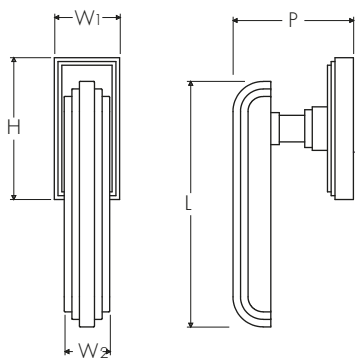

ATELIER BONOMI

Drehkipp per Finestra Serie Art Deco 02 Art Deco Series 02 Drehkipp Window Handle

Dimensioni Dimensions

	L	P	W ₂	W ₁	H
S	100	65	24	35	75
M	115	65	24	35	75
L	130	65	24	35	75

Dimensioni in millimetri
Dimensions given in millimeters

Fornito con meccanismo DK \varnothing .7x45mm e viti M5x50.
Disponibile in tutte le finiture standard.
Dimensioni e finiture su misura disponibili su richiesta.
Regularly furnished with DK mechanism \varnothing .7x45mm and M5x50 screws.
Additional sizes available by special order. Available in standard and custom finishes.